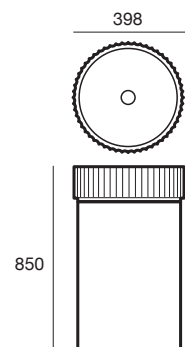

The Doric basins take a strong design cue from the ancient columns of Greece and Italy. Its fluted profile embodies the historic architectural significance of it's material.

Doric rectangle basin

- ECC Concrete
- 500 x 302 x 110mm
- 40mm waste
- No Overflow
- Available in Off-White, Mid Grey and Charcoal Black

Doric round basin

- ECC Concrete
- 398 x 110mm
- 40mm waste
- No Overflow
- Available in Off-White, Mid Grey and Charcoal Black

Doric pedestal basin - concrete base

- Basin: ECC Concrete
- 398 x 850mm
- 40mm waste
- No Overflow
- Basins and base available in Off-White, Mid Grey and Charcoal Black

Doric pedestal basin - wood base

- Basin: ECC Concrete
- 398 x 850mm
- 40mm waste
- No Overflow
- Basins available in Off-White, Mid Grey and Charcoal Black
- Bases available in Light Oak, Burnt Oak and Ebonised Oak