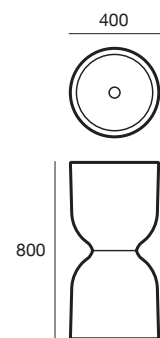

### Argil tall basin

- ECC Concrete
- 400 x 400mm
- 40mm waste
- No Overflow

### Argil pedestal basin

- ECC Concrete
- 400 x 800mm
- 40mm waste
- No Overflow