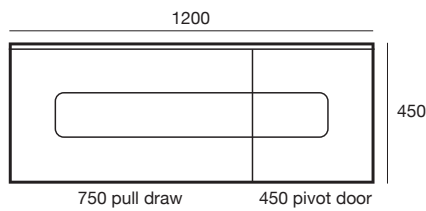

1200 Cushion Vanity

- 1200 x 450 x 500mm
- Blum® Soft Close Runners
- 1 x pull draw, 1 x pivot door