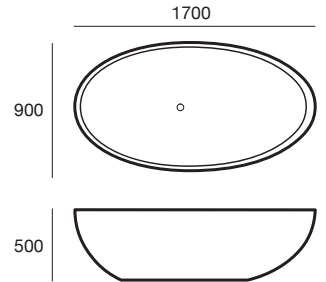

### Intra bath

- ECC Concrete
- 1983 x 1127 x 572mm
- 40mm waste
- No Overflow
- 750kg approx

Available in Meek Finishes:  
Off White, Mid Grey and Charcoal Black

# Intra Bath II

Concrete is the body and soul of Intra; an ode to the simplicity and strength of its material. The solid ovoid form and refined finish naturally place the Intra II bath centre stage.

### Intra bath II

- ECC Concrete
- 1700 x 900 x 500mm
- 40mm waste
- No Overflow
- 230kg Approx.

Available in Meek Finishes:  
Off White, Mid Grey and Charcoal Black