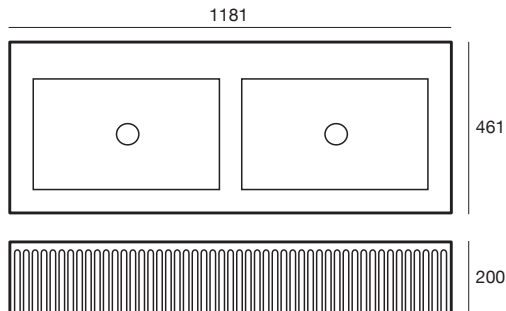

1200 Doric Vanity

- ECC Concrete
- 1186 x 463 x 200mm
- Suit 40mm waste
- No overflow
- Sink left, right, centre or double
- Room for tap mounting