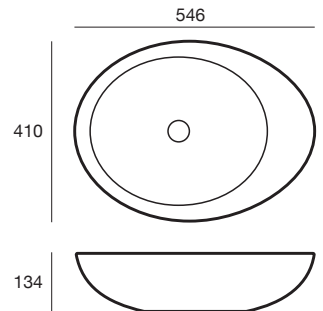

### Intra basin

- ECC Concrete
- 564 x 410 x 134mm
- 40mm waste
- No Overflow
- 25kg approx

### Intra bath

- ECC Concrete
- 1983 x 1127 x 572mm
- 40mm waste
- No Overflow
- 750kg approx

Available in Meek Finishes:  
Off White, Mid Grey and Charcoal Black