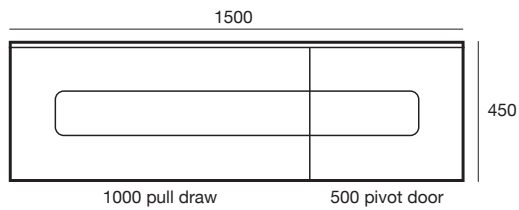

1500 Cushion Vanity

- 1500 x 450 x 500mm
- Blum® Soft Close Runners
- 1 x pull draw, 1 x pivot door