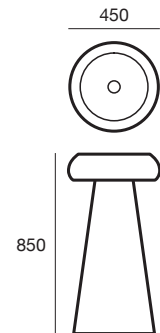

Available in Meek Finishes:
Off White, Mid Grey and Charcoal Black
Light Oak, Burnt Oak and Ebonised Oak