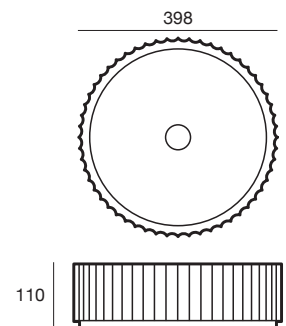

Doric pedestal basin - concrete base

- Basin: ECC Concrete
- 398 x 850mm
- 40mm waste
- No Overflow
- Basins and base available in Off-White, Mid Grey and Charcoal Black