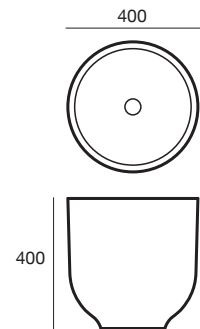

### Argil tall basin

- ECC Concrete
- 400 x 400mm
- 40mm waste
- No Overflow