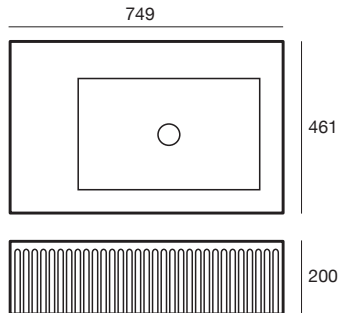

### 600 Doric Vanity

- ECC Concrete
- 605 x 293 x 150mm
- Suit 40mm waste
- No overflow
- Sink left or right

---

### 750 Doric Vanity

- ECC Concrete
- 752 x 463 x 200mm
- Suit 40mm waste
- No overflow
- Sink left, right or centre
- Room for tap mounting

---