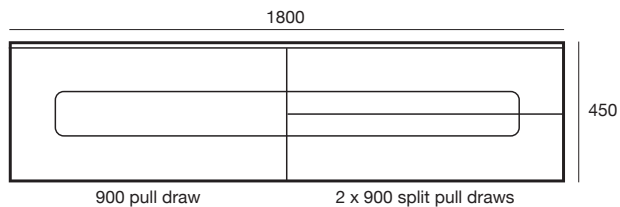

1800 Cushion Vanity

- 1800 x 450 x 500mm
- Blum® Soft Close Runners
- 3 x pull draws

Available in Meek Finishes:
Off White, Mid Grey and Charcoal Black
Light Oak, Burnt Oak and Ebonised Oak