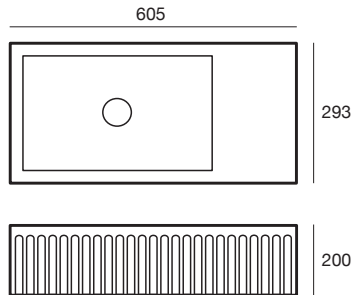

### 600 Doric Vanity

- ECC Concrete
- 605 x 293 x 150mm
- Suit 40mm waste
- No overflow
- Sink left or right

---