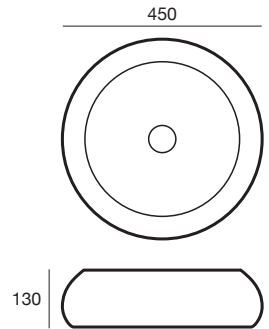

### Zaftig basin

- ECC Concrete
- 400 x 400mm
- 40mm waste
- No Overflow