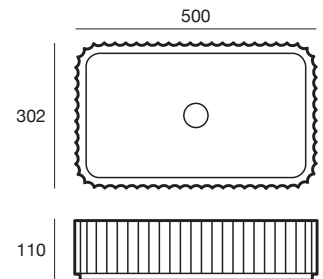

Doric round basin

- ECC Concrete
- 398 x 110mm
- 40mm waste
- No Overflow
- Available in Off-White, Mid Grey and Charcoal Black