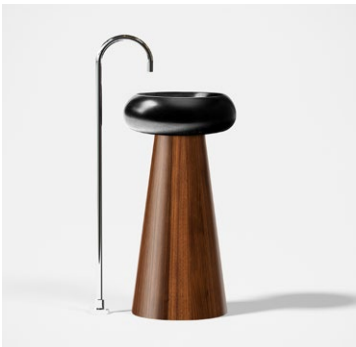

# Argil

A tall basin that has a quiet and confident presence. The elegant bell shape brings a gentle sense of theatre to the bathroom. Argil is smoothly polished for a level of refinement that still remains true to its material.

# Zaftig

A rounded and well proportioned form. Its sensual and generous shape makes Zaftig pleasing to touch. A contemporary design that is modest and pared back.

### Zaftig pedestal basin

- ECC Concrete
- Solid Oak Base
- 400 x 800mm
- 40mm waste
- No Overflow

w/ light oak base  
w/ burnt oak base  
w/ ebonised oak base

Available in Meek Finishes:  
Off White, Mid Grey and Charcoal Black  
Light Oak, Burnt Oak and Ebonised Oak