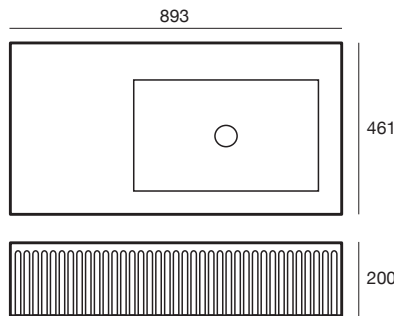

The Doric Wallhung vanity range features a fluted body design. Available in Off White, Mid Grey and Charcoal Black.

---

600 Doric Vanity

- ECC Concrete
- 605 x 293 x 150mm
- Suit 40mm waste
- No overflow
- Sink left or right

---

750 Doric Vanity

- ECC Concrete
- 752 x 463 x 200mm
- Suit 40mm waste
- No overflow
- Sink left, right or centre
- Room for tap mounting

---

900 Doric Vanity

- ECC Concrete
- 897 x 463 x 200mm
- Suit 40mm waste
- No overflow
- Sink left, right or centre
- Room for tap mounting

1200 Doric Vanity

- ECC Concrete
- 1186 x 463 x 200mm
- Suit 40mm waste
- No overflow
- Sink left, right, centre or double
- Room for tap mounting

**Available in Meek Finishes:
Off White, Mid Grey and Charcoal Black**