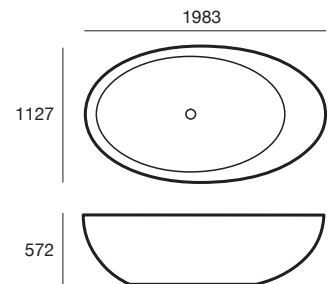

Available in Meek Finishes:
Off White, Mid Grey and Charcoal Black