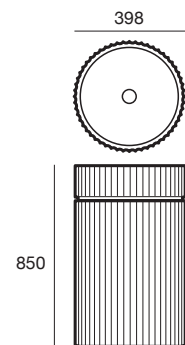

Doric pedestal basin - wood base

- Basin: ECC Concrete
- 398 x 850mm
- 40mm waste
- No Overflow
- Basins available in Off-White, Mid Grey and Charcoal Black
- Bases available in Light Oak, Burnt Oak and Ebonised Oak