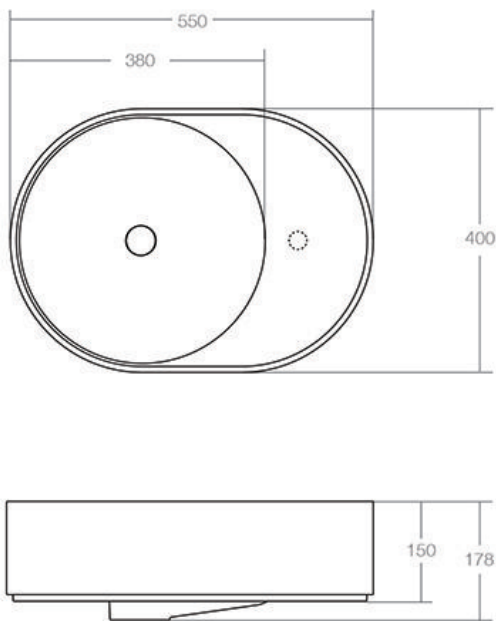

## Dimensions

Width: 1620mm

Depth: 430mm

Height: 173mm

## Dimensions

Width: 485mm  
 Depth: 300mm  
 Height: 145mm

## Dimensions

Width: 510mm

Depth: 300mm

Height: 110mm

## Dimensions

Width: 550mm

Depth: 400mm

Height: 150mm