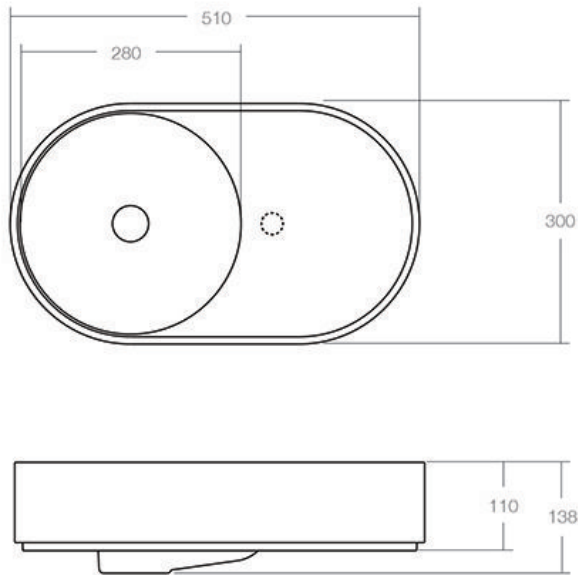

## Dimensions

Width: 1620mm

Depth: 430mm

Height: 173mm

## Dimensions

Width: 485mm  
 Depth: 300mm  
 Height: 145mm

## Dimensions

Width: 510mm

Depth: 300mm

Height: 110mm

## Dimensions

Width: 550mm

Depth: 400mm

Height: 150mm