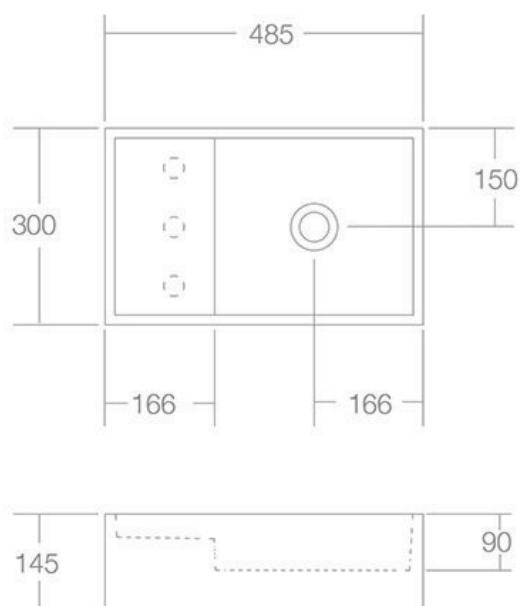

## Dimensions

Width: 1620mm

Depth: 430mm

Height: 173mm

## Dimensions

Width: 485mm  
 Depth: 300mm  
 Height: 145mm

## Dimensions

Width: 510mm

Depth: 300mm

Height: 110mm

## Dimensions

Width: 550mm

Depth: 400mm

Height: 150mm