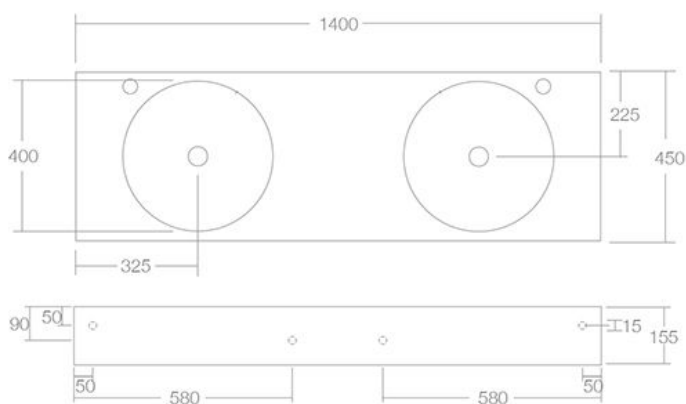

## Dimensions

Width: 1200mm  
 Depth: 480mm  
 Height: 420mm

## Dimensions

Width: 1200mm

Depth: 400mm

Height: 470mm

### Dimensions

Width:	700mm	Bowl Dimensions:	400mm
Depth:	450mm	Capacity:	8 litres
Height:	155mm		

## Dimensions

Width: 1400mm	Bowl Dimensions: 400mm
Depth: 450mm	Capacity: 8 litres per bowl
Height: 155mm	