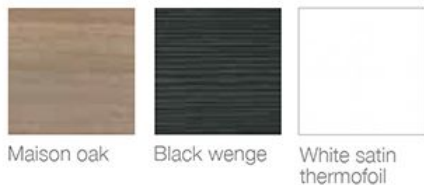

## Features

Finishes:

Internal drawer finish:

Material:

Laminate and Thermofoil

Handle options:

Handle positions: Left, right or centre of each drawer