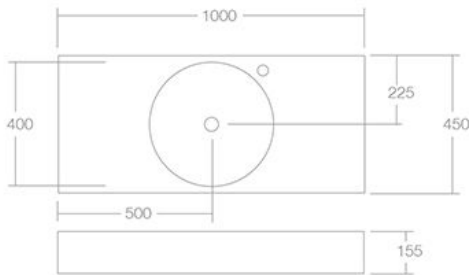

The Neo Slimline 1000 cabinet has an uncomplicated and effortless style and is to be partnered with the Neo 1000 offset and centred basins. The Neo Slimline 1000 cabinet is ideal as a statement piece, or simply a practical yet beautiful choice for a vast array of styles and spaces, from apartment living to large family homes.

The Neo Slimline 1000 cabinet is designed to be wall mounted and features a soft close drawer. It is available in three high quality finishes and has polished chrome and matt black handles to choose from

In Australia, the Neo Slimline range is available exclusively through Reece Bathrooms.

Neo 1000 centred basin