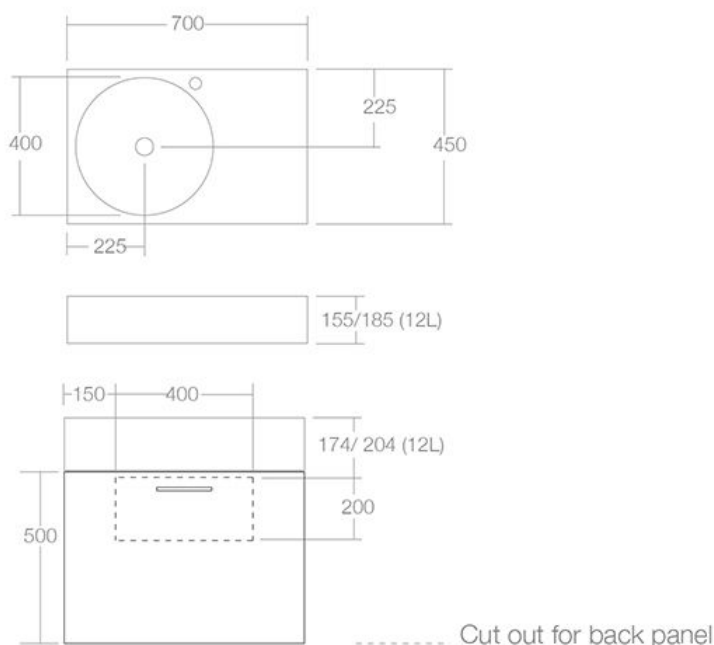

The Neo 700 cabinet is a contemporary design that partners both the Neo 700 and Neo 700 12 litre basins. It gives you a beautiful statement piece, or simply an attractive and practical choice for the modern bathroom.

The Neo 700 cabinet is designed to be wall mounted and features sleek drawers with soft close mechanisms and an internal adjustable shelf offering ample storage. It is available in three finishes and has polished chrome and matt black handles to choose from.

In Australia, the Neo range is available exclusively through Reece Bathrooms.

Dimensions

Width: 700mm
Depth: 450mm
Height: 500mm