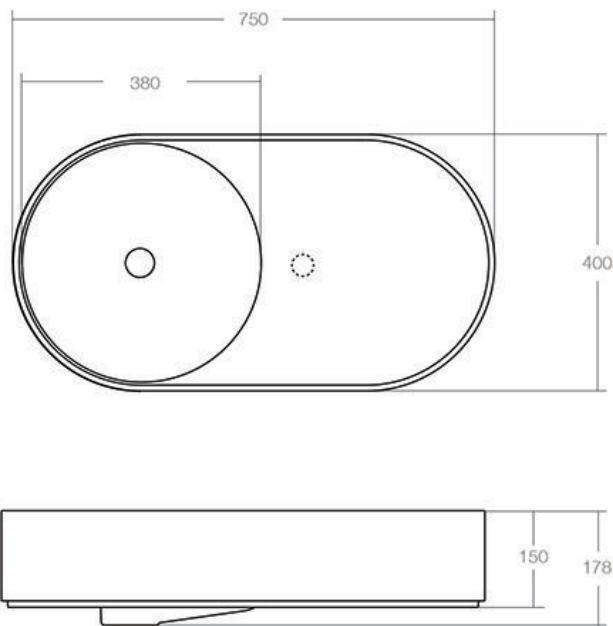

The Lune 750 is a modern basin with curved form, clean lines and integrated bench space. The design provides flexibility and timeless style with functionality, ideally suited to a broad range of bathroom environments from residential to commercial.

The Lune 750 basin can be wall or bench mounted with a left or right hand bowl. It can be ordered with or without a tap hole and each Lune basin is supplied with a pop up waste and matching white solid surface plug.

Dimensions

Width: 750mm

Depth: 400mm

Height: 150mm

Features

Colour:	White
Material:	Solid surface
Softskin Available:	Yes. Standard and custom colours available Contact Omvivo for further details
Finish:	Matt
Overflow:	Yes
Tap Holes:	0 or 1
Waste Size:	32mm
Waste Supplied:	Yes - 32 - 40mm with solid surface plug
Weight:	16kg
Bowl Capacity:	10 litres

Cleaning

Solid Surface: Clean with a mild detergent and soft cloth or non-scratch scourer. For more stubborn marks a diluted very mild abrasive cleaner can be used with soft cloth or non-scratch scourer over the entire surface for a consistent finish. Finish by thoroughly cleaning off detergents with a soft wet cloth and towel dry. Additional information is supplied with each product.

Softskin: Softskin is a layered finish that is applied to solid surface products. Clean with warm soapy water, or a non-abrasive, non-acidic liquid cleaner and a soft cloth. Do not use non-scratch scourer on Softskin surface. Finish by cleaning off detergents with a soft wet cloth and towel dry. Do not use harsh materials such as scourers, abrasive detergents or solvents, as the surface may scratch or graze.