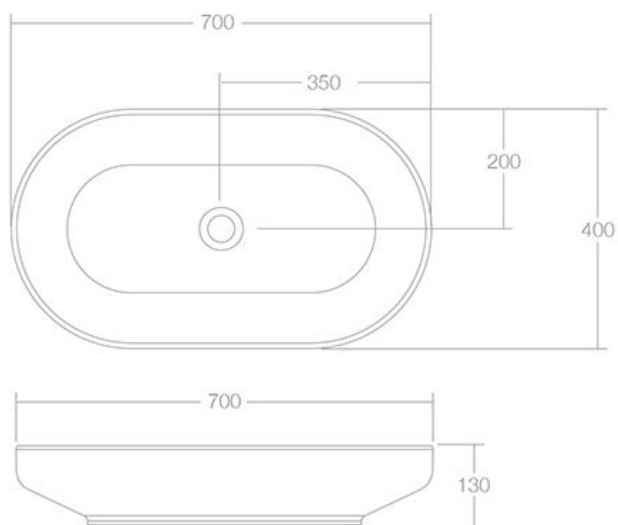

## Dimensions

Width: 1400mm	Bowl Dimensions: 400mm
Depth: 450mm	Capacity: 8 litres per bowl
Height: 155mm	

### Dimensions

Width: 1000mm

Depth: 450mm

Height: 350mm

## Dimensions

Width: 700mm  
 Depth: 400mm  
 Height: 130mm

## Dimensions

Width: 550mm

Depth: 430mm

Height: 150mm