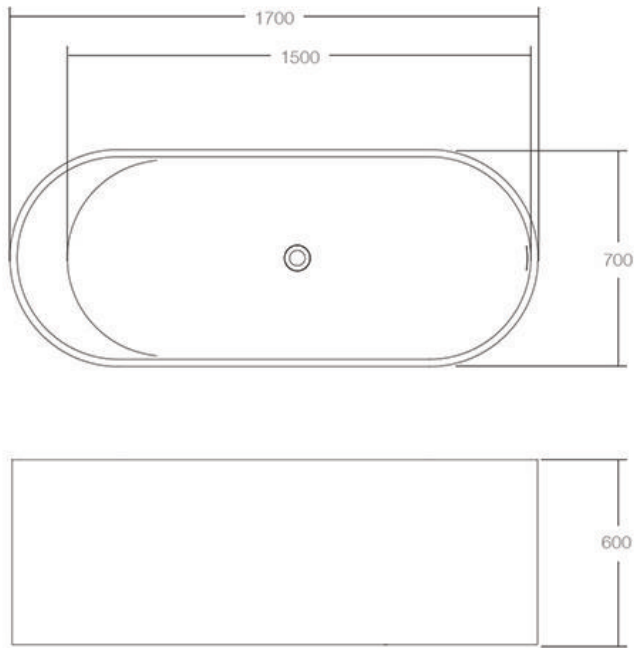

The Lune bath's soft, sculptural lines create a statement piece for the bathroom and are designed to perfectly partner the Lune basins. Enhancing the bath's appeal is its depth, which allows users to soak in ultimate relaxation.

Created from solid surface, the Lune freestanding bath features a practical hob area. The bath has an overflow for peace of mind and is supplied with pop up waste and matching white solid surface plug.

Dimensions

Width: 1700mm

Depth: 700mm

Height: 600mm

Features

Colour:	White
Material:	Solid Surface
Softskin Available:	Yes. Standard and custom colours available Contact Omvivo for further details
Finish:	Matt
Overflow:	Yes
Waste Size:	40mm
Waste Supplied:	Yes
Weight:	295kg (empty)
Capacity:	305 litres

Cleaning

Solid Surface: Clean with a mild detergent and soft cloth or non-scratch scourer. For more stubborn marks a diluted very mild abrasive cleaner can be used with soft cloth or non-scratch scourer over the entire surface for a consistent finish. Finish by thoroughly cleaning off detergents with a soft wet cloth and towel dry.

Additional information is supplied with each product.

Softskin: Softskin is a layered finish that is applied to solid surface products. Clean with warm soapy water, or a non-abrasive, non-acidic liquid cleaner and a soft cloth. Do not use non-scratch scourer on Softskin surface. Finish by cleaning off detergents with a soft wet cloth and towel dry. Do not use harsh materials such as scourers, abrasive detergents or solvents, as the surface may scratch or graze.