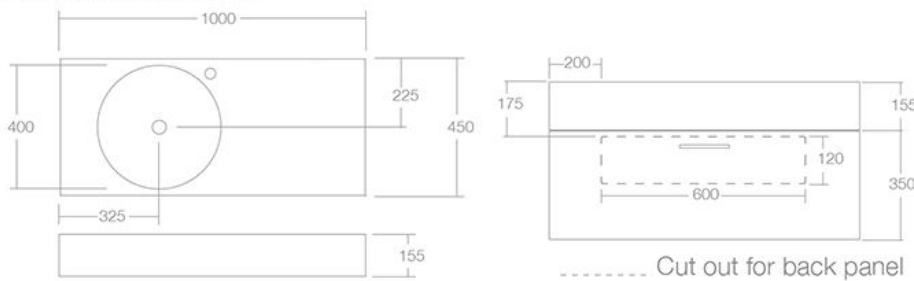

Neo 1000 offset basin

Dimensions

Width: 1000mm

Depth: 450mm

Height: 350mm