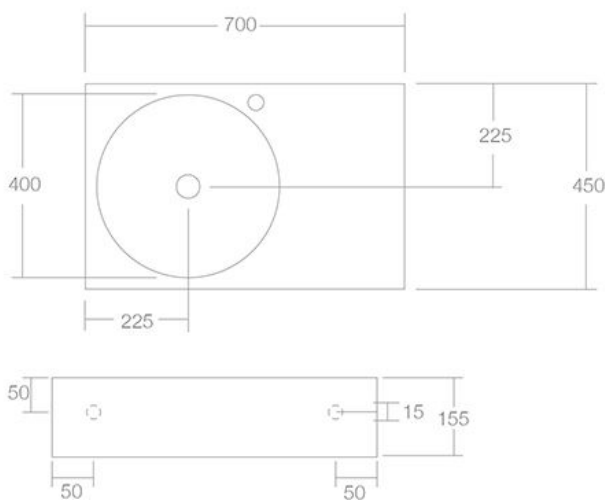

## Dimensions

Width: 1200mm  
 Depth: 480mm  
 Height: 420mm

## Dimensions

Width: 700mm  
 Depth: 450mm  
 Height: 500mm

### Dimensions

Width:	700mm	Bowl Dimensions:	400mm
Depth:	450mm	Capacity:	8 litres
Height:	155mm		

## Dimensions

Width: 1400mm	Bowl Dimensions: 400mm
Depth: 450mm	Capacity: 8 litres per bowl
Height: 155mm	