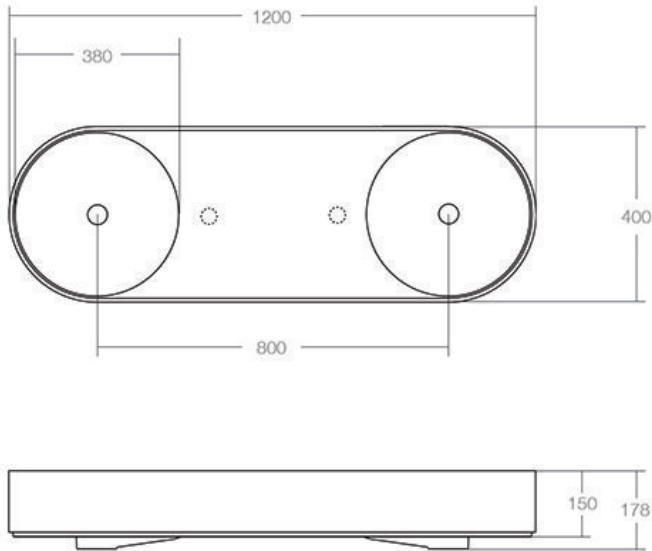

The Lune 1200 double basin is compact yet generous, has an elegant curved form, clean lines with integrated bench space. The twin bowls provide flexibility and timeless style with functionality, designed to suit a wide range of bathroom types from residential to commercial projects.

The Lune 1200 double basin can be wall or bench mounted. It can be ordered with or without a tap holes and is supplied with pop up wastes with matching white solid surface plugs.

Dimensions

Width: 1200mm

Depth: 400mm

Height: 150mm

Features

Colour:	White
Material:	Solid surface
Softskin Available:	Yes. Standard and custom colours available Contact Omvivo for further details
Finish:	Matt
Overflow:	Yes
Tap Holes:	0 or 2
Waste Size:	32mm
Waste Supplied:	Yes - 32 - 40mm with solid surface plug
Weight:	25kg
Bowl Capacity:	10 litres per bowl

Cleaning

Solid Surface: Clean with a mild detergent and soft cloth or non-scratch scourer. For more stubborn marks a diluted very mild abrasive cleaner can be used with soft cloth or non-scratch scourer over the entire surface for a consistent finish. Finish by thoroughly cleaning off detergents with a soft wet cloth and towel dry.

Additional information is supplied with each product.

Softskin: Softskin is a layered finish that is applied to solid surface products. Clean with warm soapy water, or a non-abrasive, non-acidic liquid cleaner and a soft cloth. Do not use non-scratch scourer on Softskin surface. Finish by cleaning off detergents with a soft wet cloth and towel dry. Do not use harsh materials such as scourers, abrasive detergents or solvents, as the surface may scratch or graze.