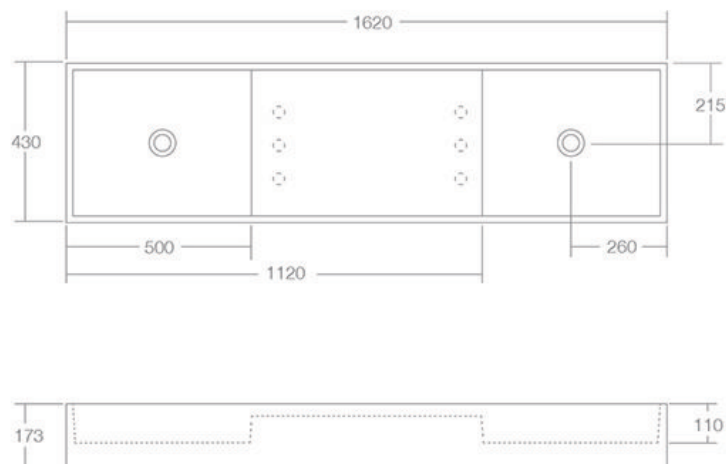

## Dimensions

Width: 1620mm

Depth: 430mm

Height: 173mm

## Dimensions

Width: 485mm  
 Depth: 300mm  
 Height: 145mm

## Dimensions

Width: 510mm

Depth: 300mm

Height: 110mm

## Dimensions

Width: 550mm

Depth: 400mm

Height: 150mm