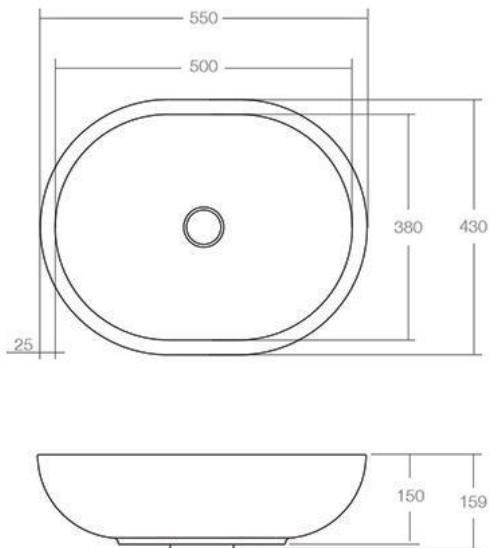

## Dimensions

Width: 1400mm	Bowl Dimensions: 400mm
Depth: 450mm	Capacity: 8 litres per bowl
Height: 155mm	

### Dimensions

Width: 1000mm

Depth: 450mm

Height: 350mm

## Dimensions

Width: 700mm  
 Depth: 400mm  
 Height: 130mm

## Dimensions

Width: 550mm

Depth: 430mm

Height: 150mm