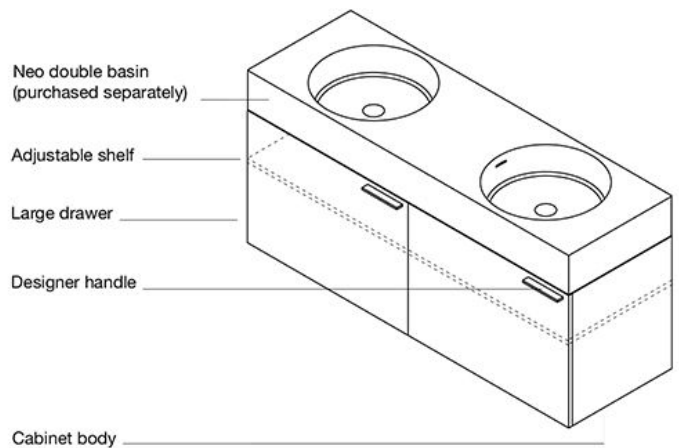

Neo Double Cabinet

Available finishes

Selection of finishes.

For available finishes, please refer to the Omvivo website or contact Omvivo directly.

In Australia, this product is available exclusively through Reece showrooms.

Assembly

Neo double cabinet assembly includes:

- Cabinet body
- Large drawers
- Adjustable shelves
- Soft close drawer mechanism
- Chrome designer handle

Cleaning

Thermofoil - Clean with a mild, non acidic, non abrasive detergent and soft cloth. Finish by cleaning off detergents with a soft damp cloth and towel dry.

Additional information and recommended fittings

The Neo double cabinet is designed to be wall mounted. The Neo double cabinet is designed specifically to compliment the Neo double basin. There are three designer handles to choose from which can be positioned on the left, right or centre of the Neo drawer.

Important

This is not an installation guide. Please contact OMVIVO for technical details. Product specifications are subject to alteration without notice.

©OMVIVO Pty Ltd. 2009.

Assembly