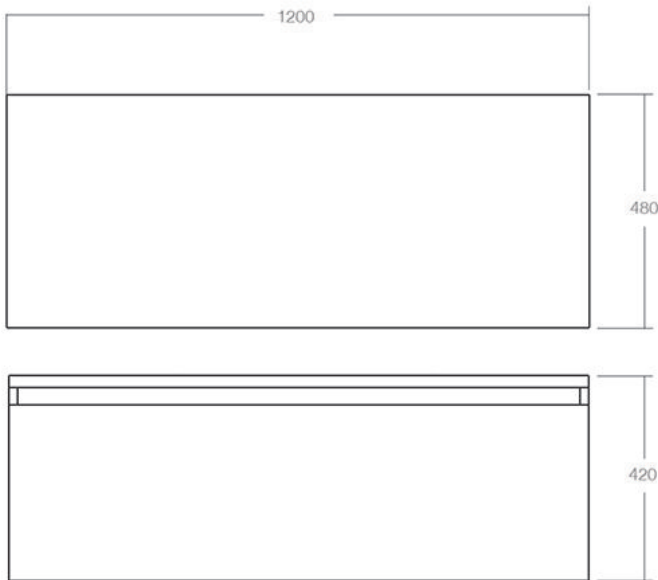

Hand made in Australia, the Lune furniture offers stunning detailed pieces to partner with the Lune basins. The Lune 1200 rectangular vanity features a single soft close drawer with mitred, bevelled details and is supplied with sturdy easy installation brackets.