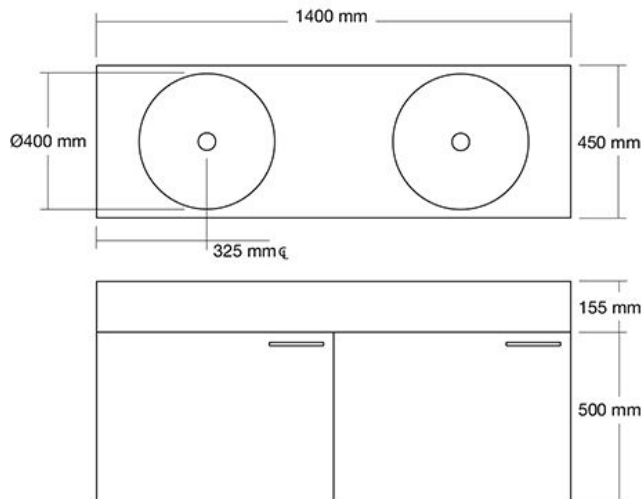

Neo Double Cabinet

Available finishes

Selection of finishes.

For available finishes, please refer to the Omvivo website or contact Omvivo directly.

In Australia, this product is available exclusively through Reece showrooms.

Assembly

Neo double cabinet assembly includes:

- Cabinet body
- Large drawers
- Adjustable shelves
- Soft close drawer mechanism
- Chrome designer handle

Cleaning

Thermofoil - Clean with a mild, non acidic, non abrasive detergent and soft cloth. Finish by cleaning off detergents with a soft damp cloth and towel dry.

Additional information and recommended fittings

The Neo double cabinet is designed to be wall mounted. The Neo double cabinet is designed specifically to compliment the Neo double basin. There are three designer handles to choose from which can be positioned on the left, right or centre of the Neo drawer.

Important

This is not an installation guide. Please contact OMVIVO for technical details. Product specifications are subject to alteration without notice.

©OMVIVO Pty Ltd. 2009.

Assembly